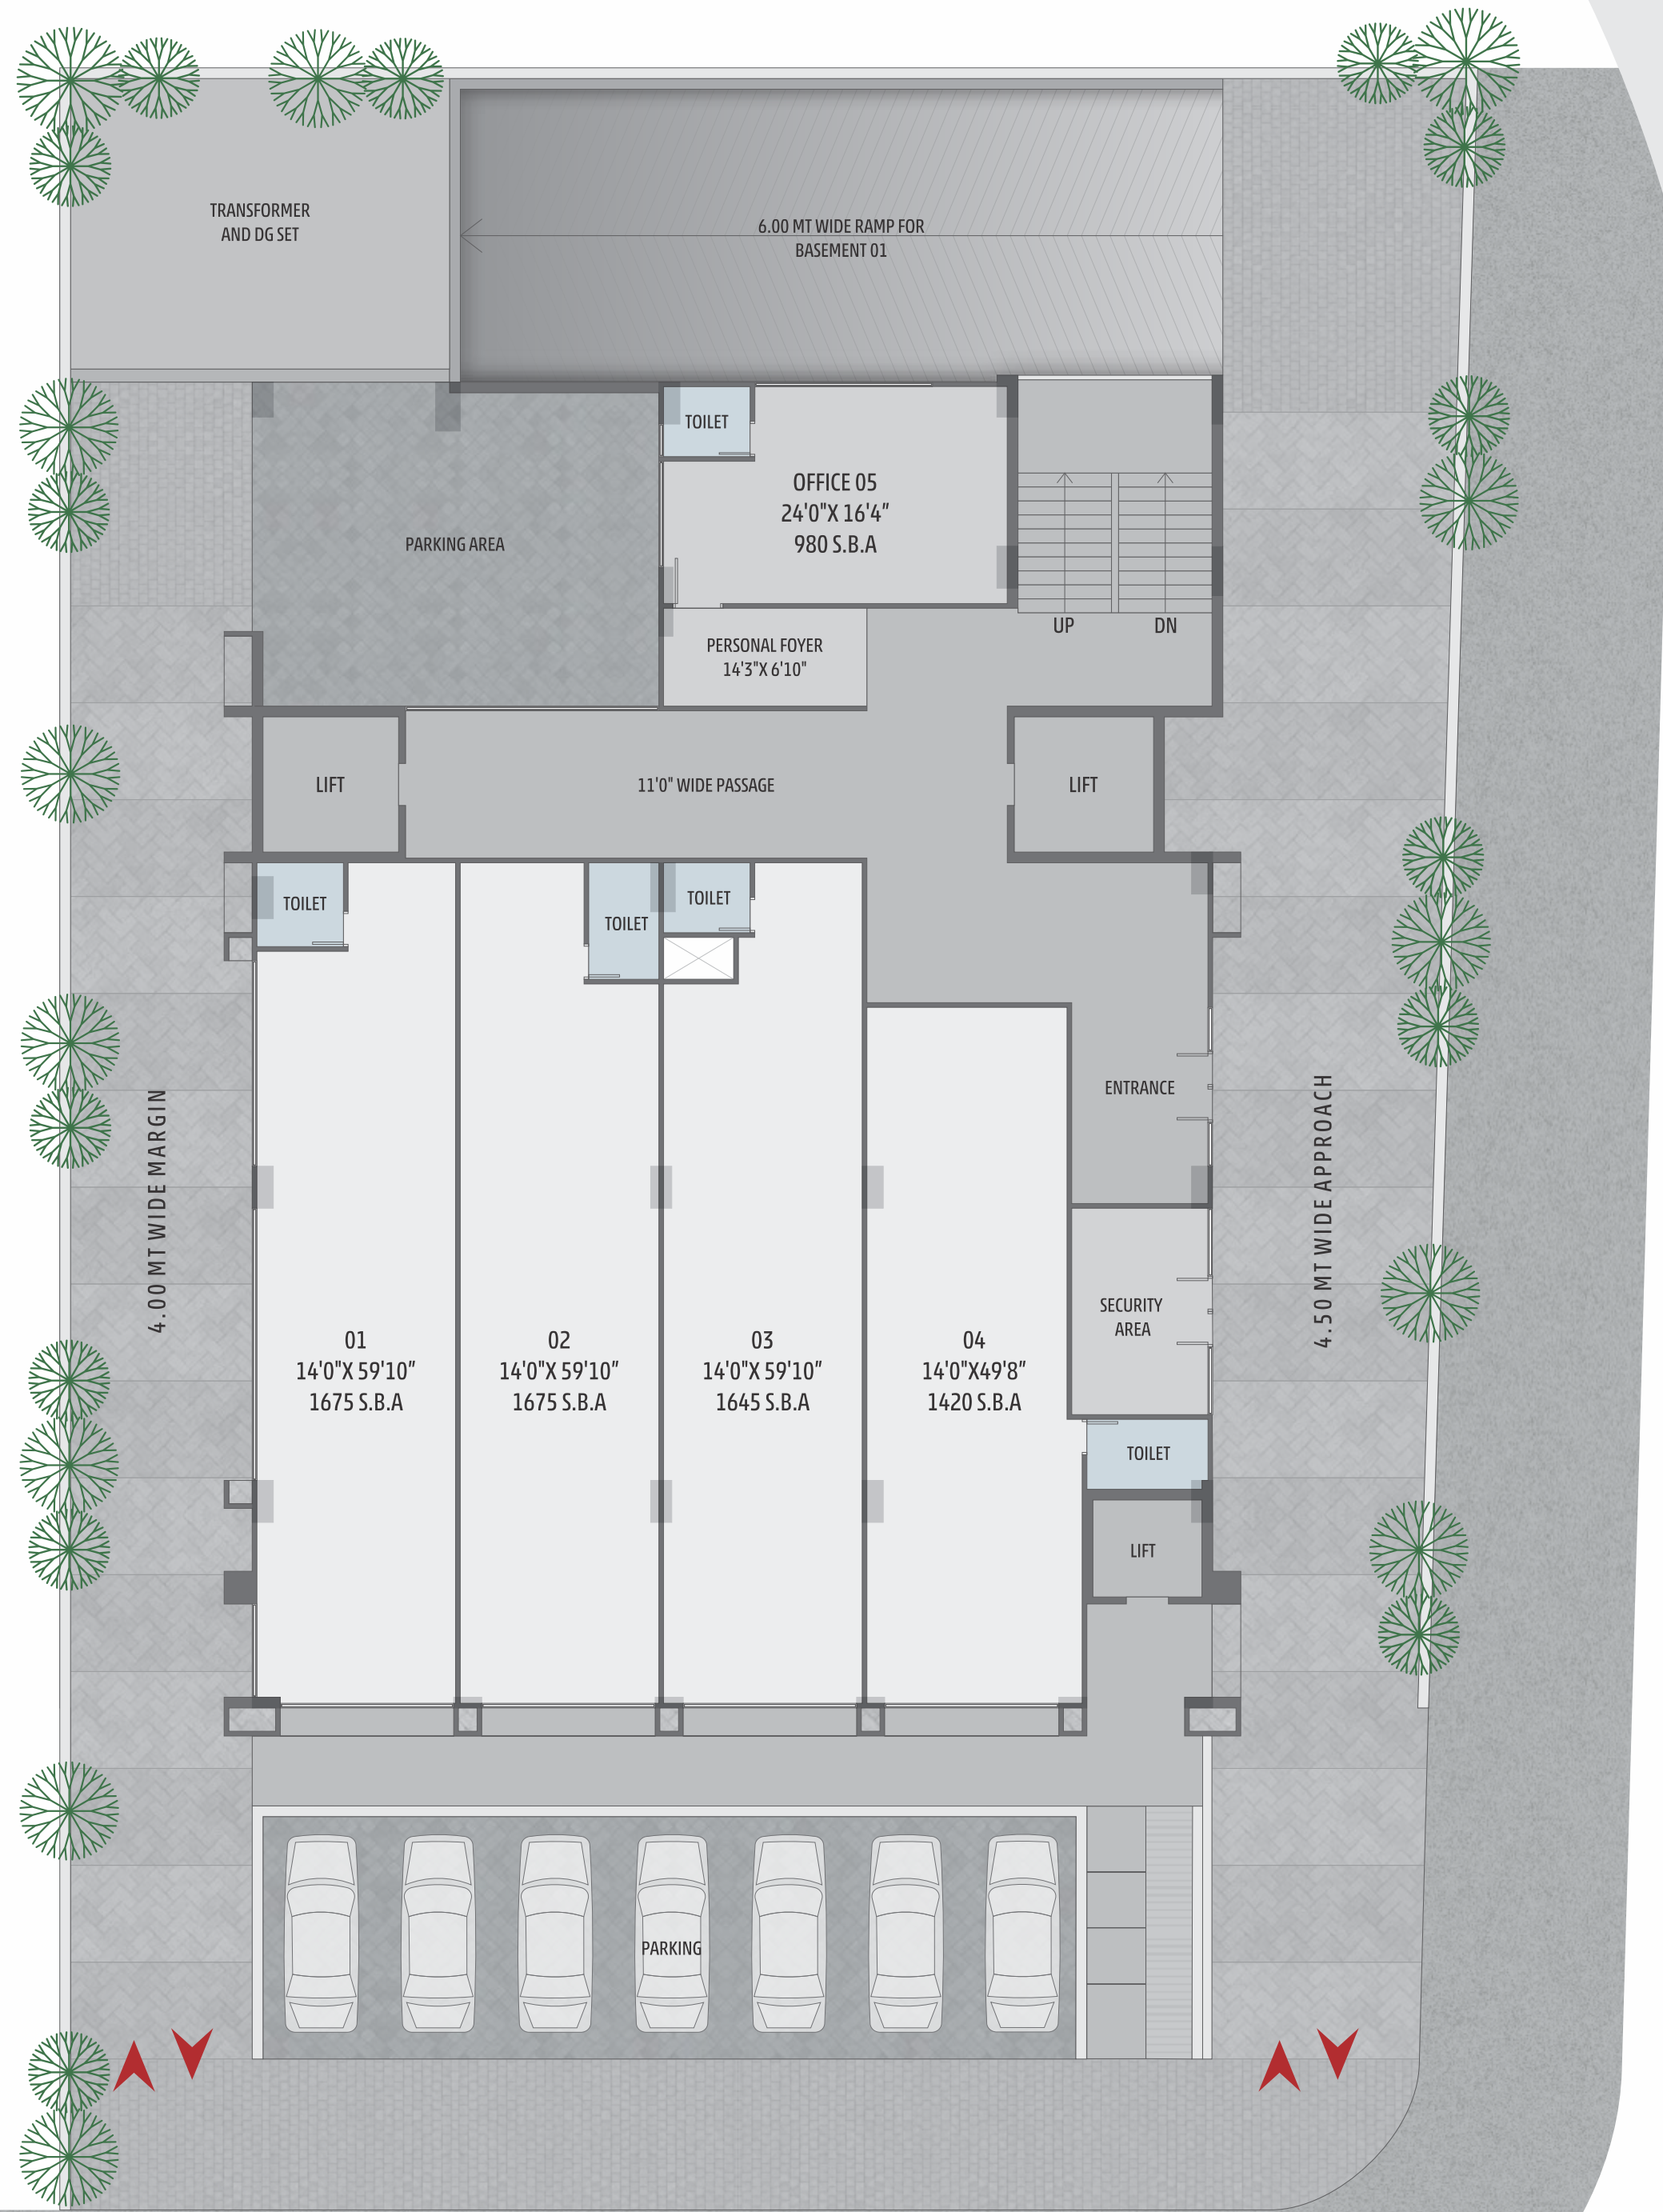

Dior

WROGN

ALLEN-SOLLY

ELEVEN
THE ORACLE

- > 12 SHOWROOMS
- > 41 OFFICES
- > DOUBLE HEIGHTED BALCONY
- > 21 FT. WIDE CORRIDOR

CONFERENCE ROOM

OPEN CAFETERIA

WIDE CORRIDOR

MECHANICAL PARKING

DESIGNER ENTRANCE FOYER

STRETCHER LIFT

COMMON LIGHT

ALL SHOPS & OFFICES TOILET UNIT

CCTV SURVEILLANCE

30 MT WIDE ROAD

30 MT WIDE ROAD

> 7TH FLOOR 