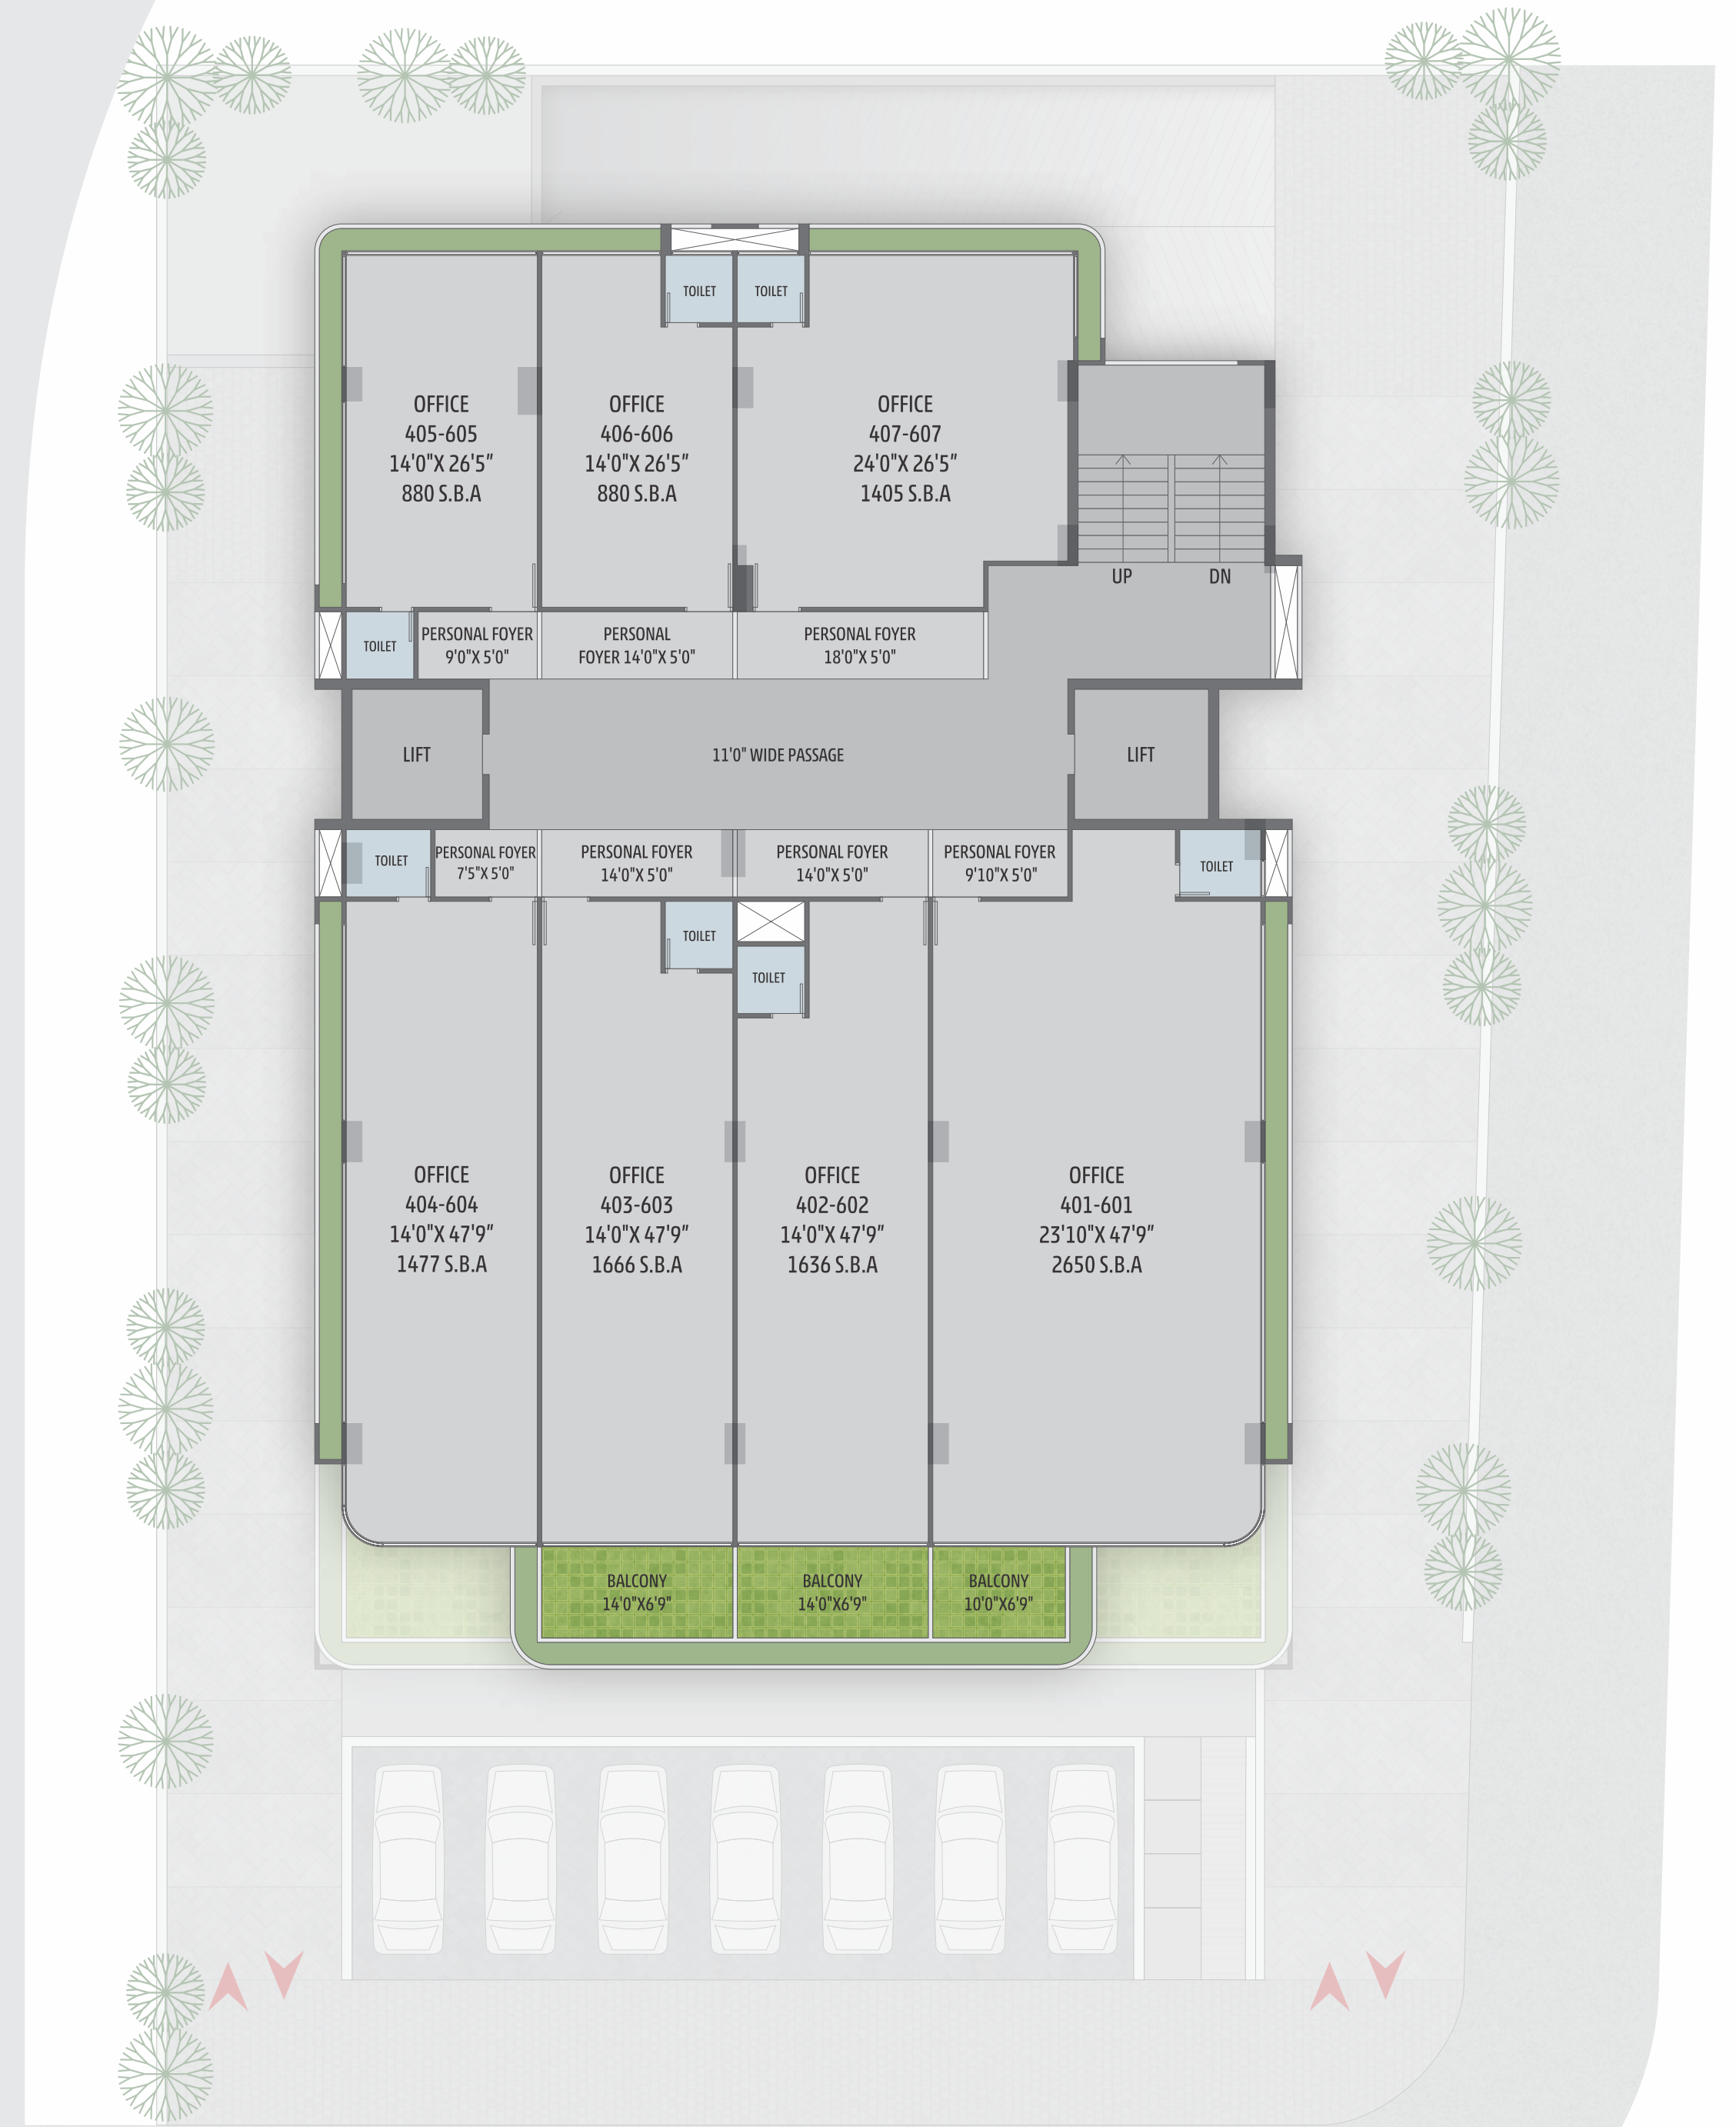

Dior

WROGN

ALLEN-SOLLY

ELEVEN
THE ORACLE

- > 12 SHOWROOMS
- > 41 OFFICES
- > DOUBLE HEIGHTED BALCONY
- > 21 FT. WIDE CORRIDOR

CONFERENCE ROOM

OPEN CAFETERIA

WIDE CORRIDOR

MECHANICAL PARKING

DESIGNER ENTRANCE FOYER

STRETCHER LIFT

COMMON LIGHT

ALL SHOPS & OFFICES TOILET UNIT

CCTV SURVEILLANCE

30 MT WIDE ROAD

30 MT WIDE ROAD

> 7TH FLOOR 