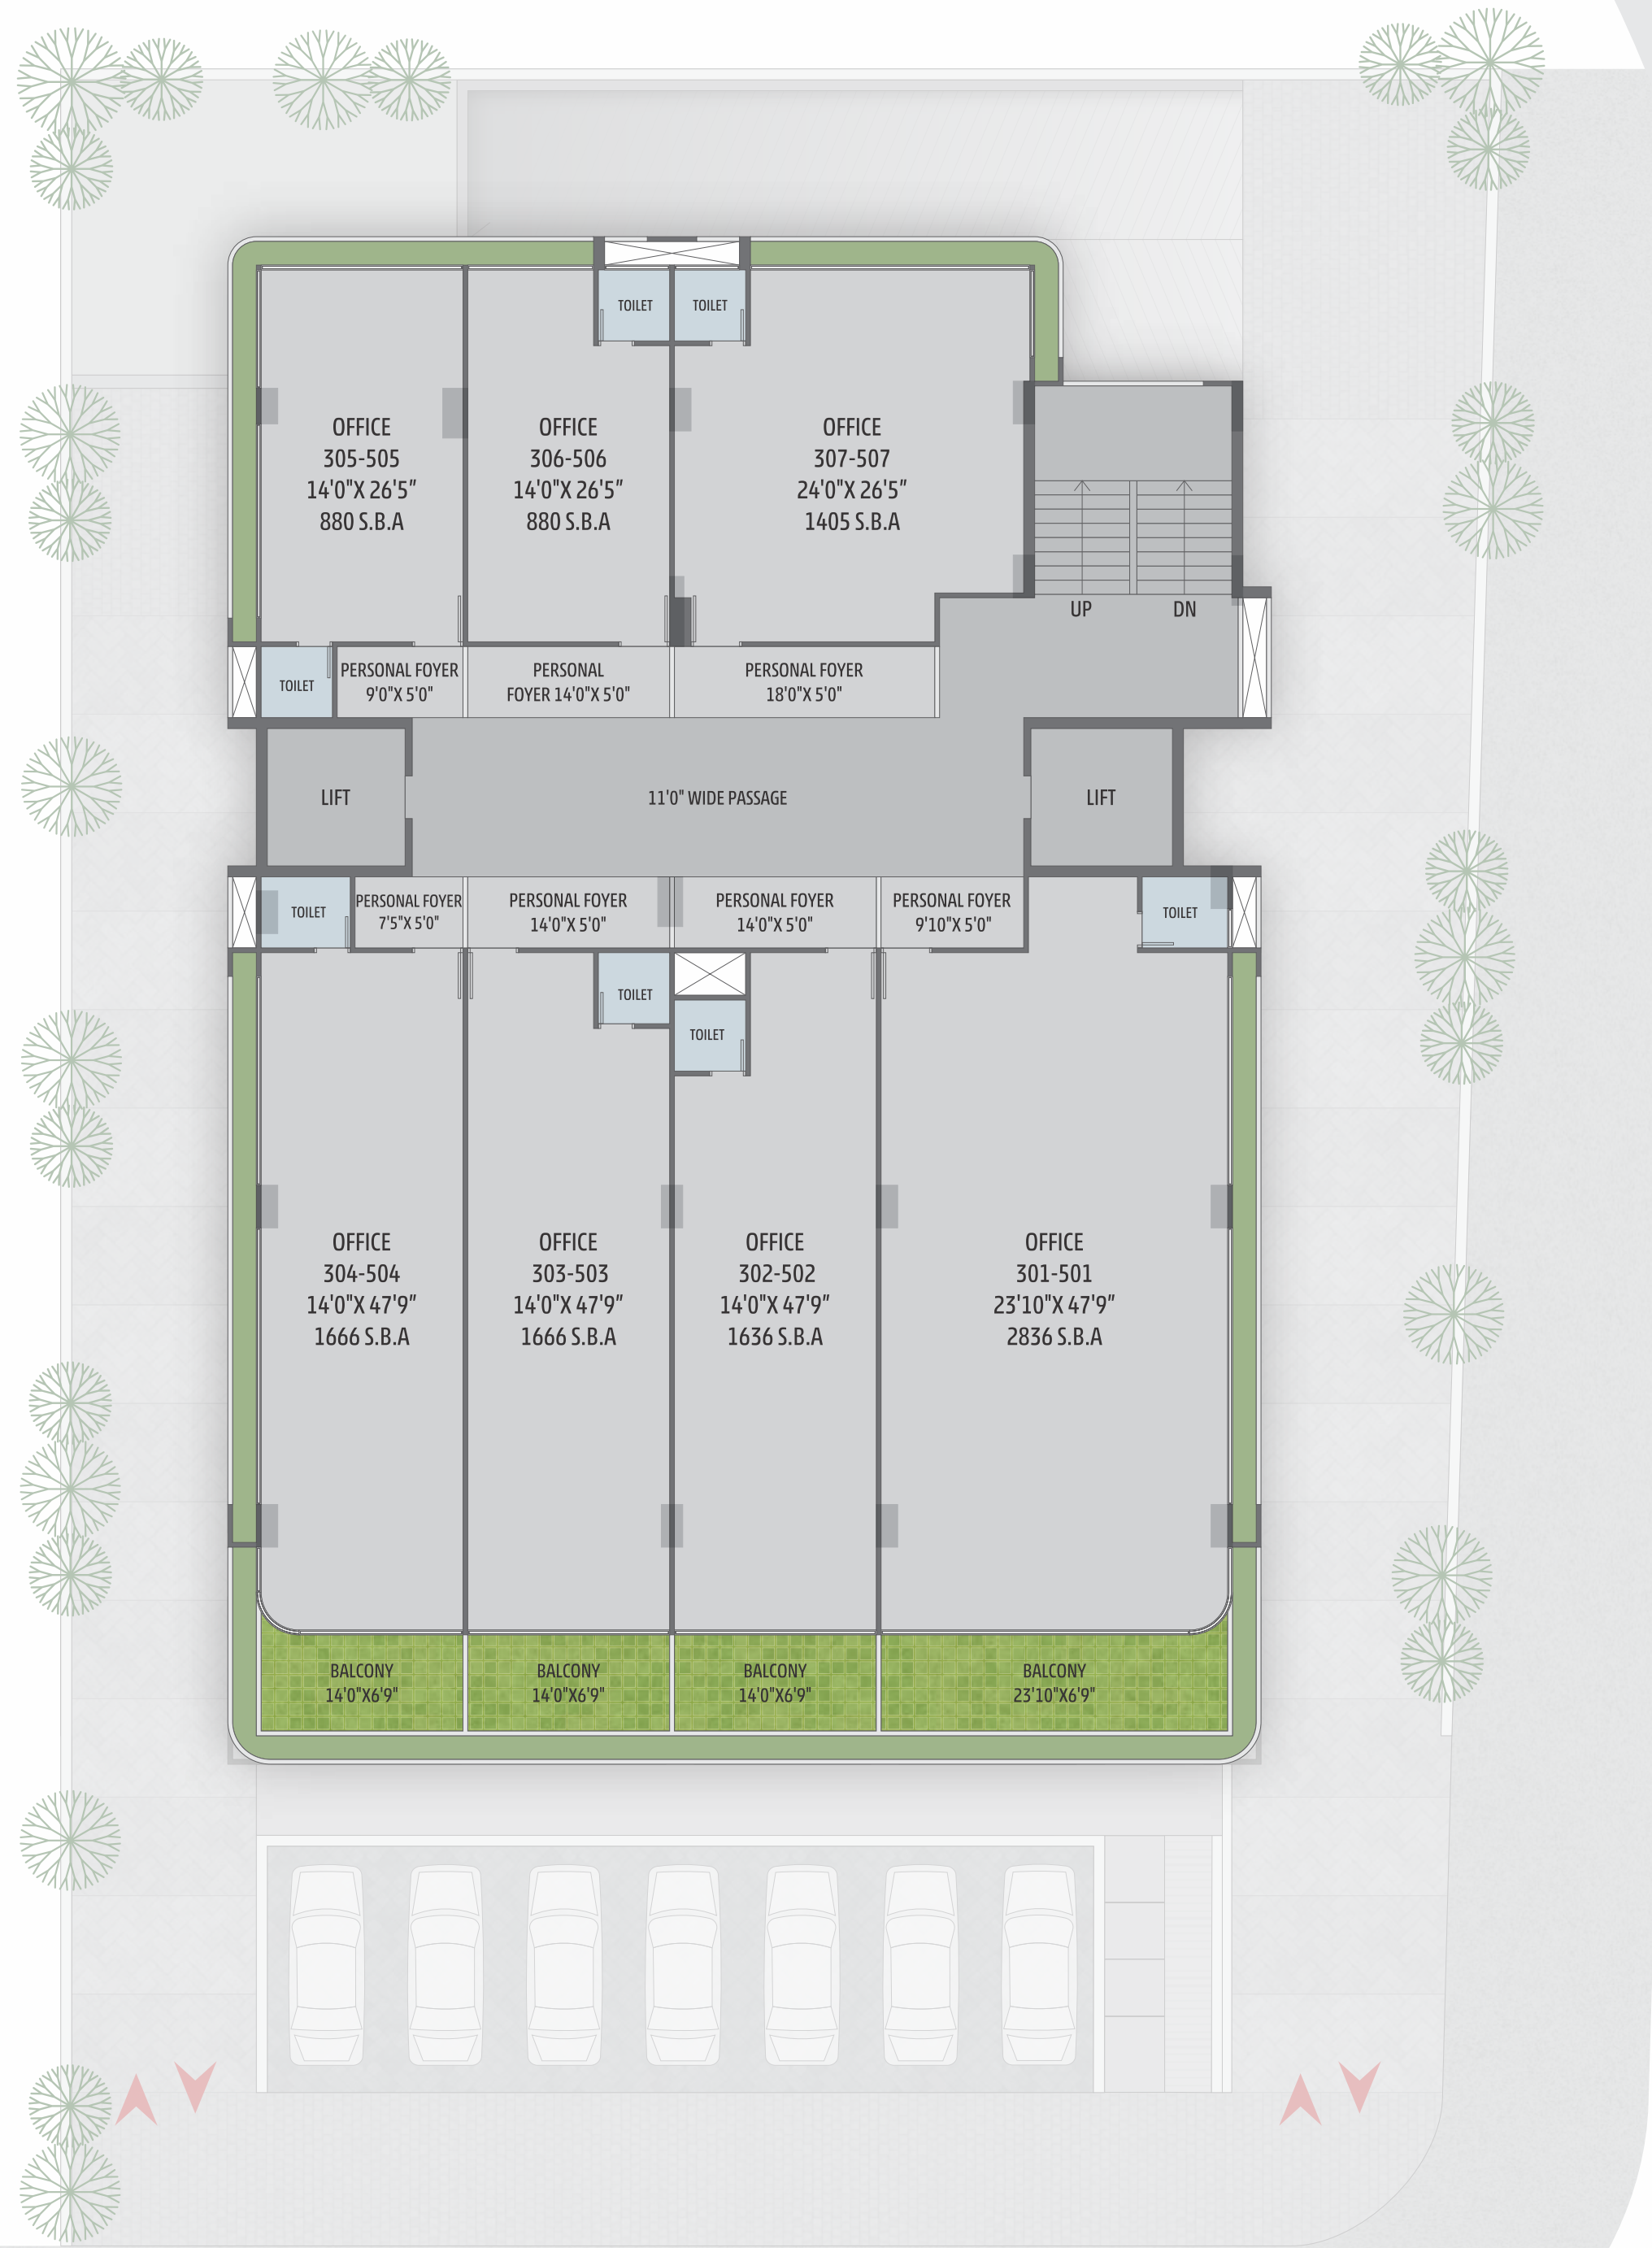

Dior

WROGN

ALLEN-SOLLY

ELEVEN
THE ORACLE

- > 12 SHOWROOMS
- > 41 OFFICES
- > DOUBLE HEIGHTED BALCONY
- > 21 FT. WIDE CORRIDOR

CONFERENCE ROOM

OPEN CAFETERIA

WIDE CORRIDOR

MECHANICAL PARKING

DESIGNER ENTRANCE FOYER

STRETCHER LIFT

COMMON LIGHT

ALL SHOPS & OFFICES TOILET UNIT

CCTV SURVEILLANCE

30 MT WIDE ROAD

30 MT WIDE ROAD

> 7TH FLOOR 