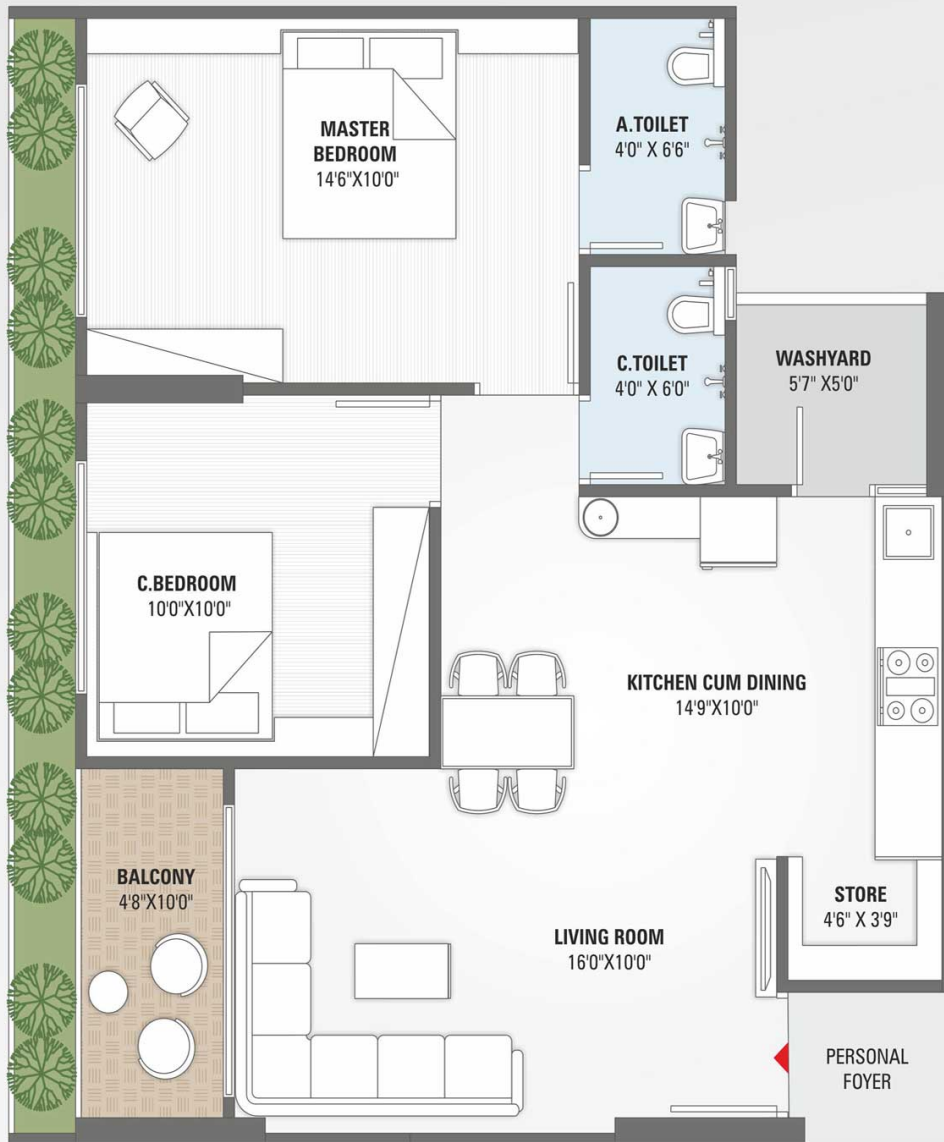

2 BHK

UNIT PLAN | TYPE - 01

2 BHK

UNIT PLAN | TYPE - 02

OPEN AIR THEATRE

FOYER

LIFT

LIFT

YOGA AREA

SITTING AREA

FOYER

LIFT

LIFT

SWING AREA

C1